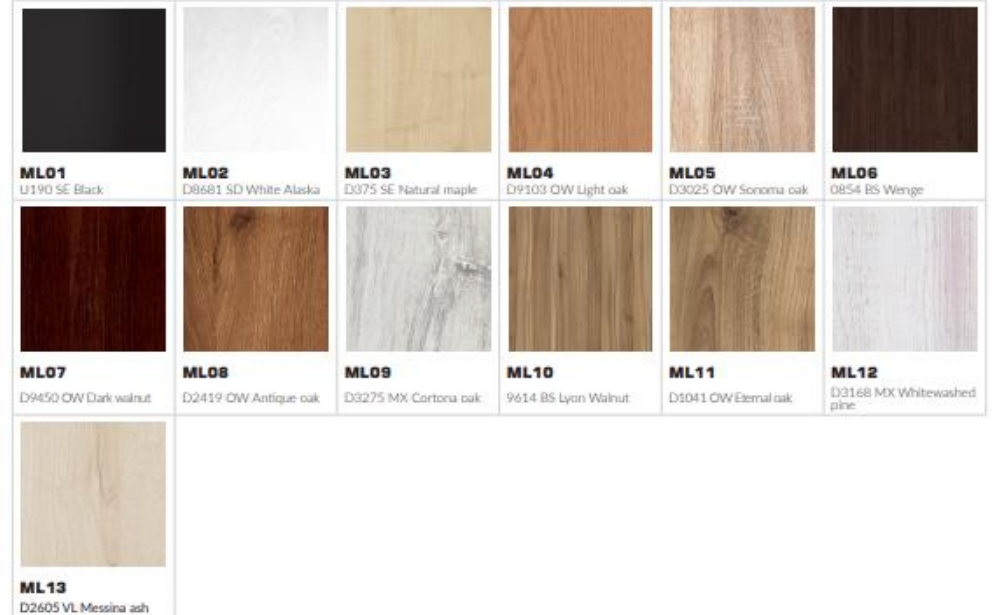

PATTERN BOOK

Metal element colours - STANDARD

PCV bumper colours

ABS side panel colours

Price stripe colours

HIPS top panel colours

Aluminium profile colours

LED lightning colours

Granite colours

Wood melamine structure

Melamine wood

Wood veneer

Wood trend

TR01*
RAL 1028
yellow

TR02*
RAL 2004
orange

TR03*
RAL 3001
red (signal)

TR04*
RAL 3003
red (ruby)

TR05
RAL 2013
red (pearl)

TR06
VM 912
metallic pink

TR07*
RAL 5005
blue (signal)

TR08
VM 900/905
blue metallic

TR09
RAL 9006
metallic silver

TR10*
RAL 9005
black

TR11
RAL 6033
turquoise (mint)

TR12
RAL 1035
metallic beige

TR13 **VM 900/907**
metallic green

TR14*
white igloo

Viewpoint House
Nepshaw Lane South
Gildersome Leeds
LS27 7JQ